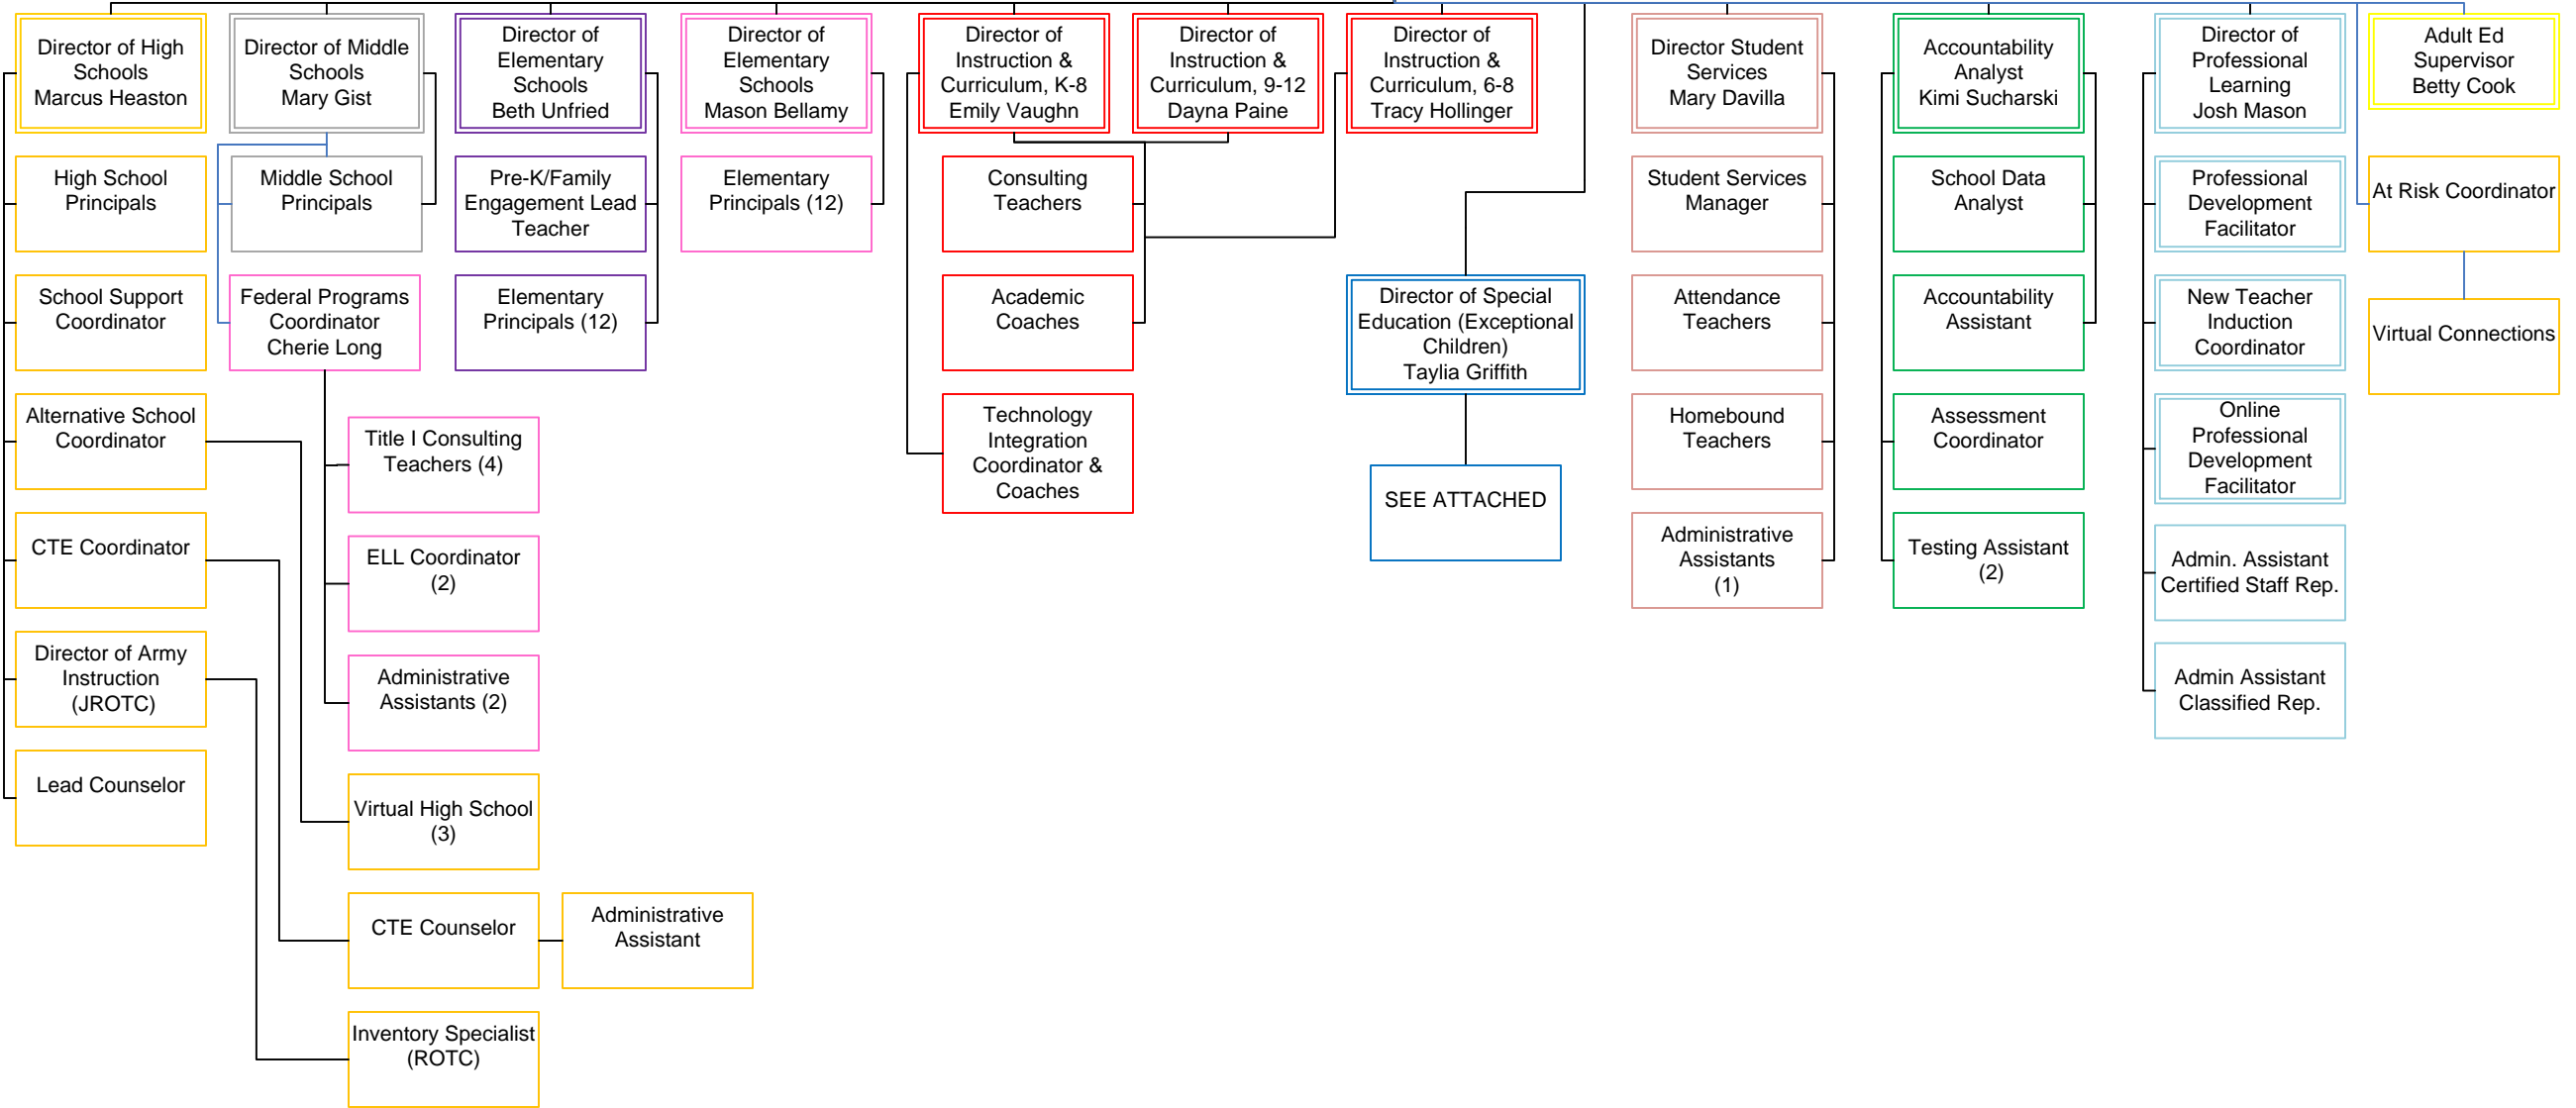

Instruction and Curriculum Department

Dr. Bryan Johnson
Chief Academic Officer

Admin Assistant III
Leigh Ann Parr

Special Education Department (Exceptional Children)